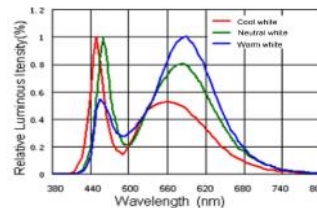

Relative Spectral Distribution

Product Specification

Model #	Power		Luminous Efficacy	Size		Cutout	Compatibility to Traditional Lamp
	Rated	System		Trim	Height		
72085S-064W03	3.0W	3.16W	240~260lm	Ø85mm	43mm	Ø64mm	25W G503 halogen bulb
72090S-065W05	5.0W	5.26W	400~425lm	Ø90mm	52mm	Ø65mm	40W PAR20 halogen bulb
72086S-070W07	7.0W	7.37W	560~600lm	Ø86mm	55mm	Ø70mm	45W G5.3 halogen bulb
72110S-093W09	9.0W	9.47W	720~780lm	Ø110mm	93mm	Ø93mm	60W PAR30 halogen bulb
72110S-093W10	10.0W	10.53W	800~860lm	Ø110mm	93mm	Ø93mm	60W PAR30 halogen bulb
72110S-093W12	12.0W	12.62W	960~1032lm	Ø110mm	93mm	Ø93mm	70W PAR30 halogen bulb
72120S-140W20	20.0W	21.05W	1600~1700lm	Ø140mm	80mm	Ø115mm	90W PAR38 halogen bulb
72140S-160W24	24.0W	25.26W	1900~2000lm	Ø160mm	90mm	Ø140mm	100W PAR38 halogen bulb

NOTE: Customized model of various wattage with standard fixture could be provided subject to MOQ as may be specified in reply to trade enquiry.