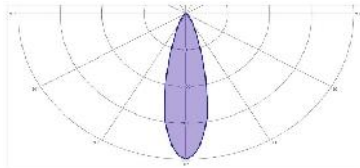

Typical Spectral Distribution