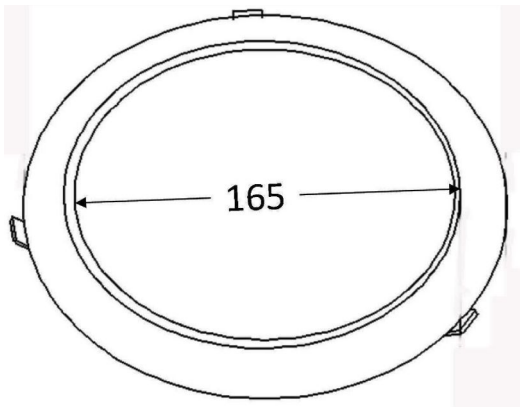

# 51225C-S185W18

Slim-line recessed downlight

## General Characteristic

Material of housing	Die-cast aluminium alloy
Size overall	Ø225 x 30mm
Cut-out size	Ø185 ± 2mm
Reflector	Multifaceted aluminium
Trim color	Ivory white
Rated life span	50000 hours (accumulative)
Ingress protection	IP44
Industrial standard	IEC 62384 / LM-80
Certification	CE, RoHS

**AVERAGE BEAM ANGLE (50%) : 114 DEG**