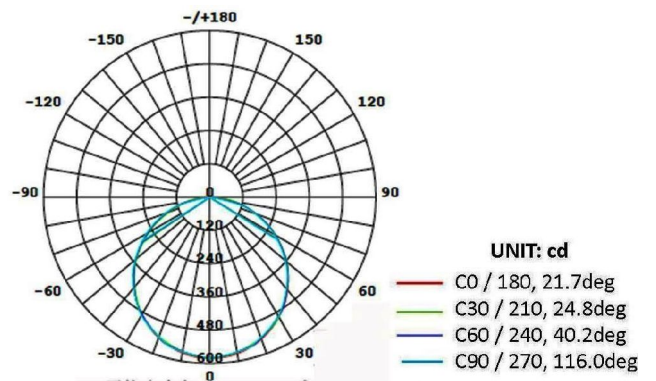

## General Characteristic

Material of housing	Die-cast aluminium alloy
Size overall	Ø225 x 30mm
Cut-out size	Ø185 ± 2mm
Reflector	Multifaceted aluminium
Trim color	Ivory white
Rated life span	50000 hours (accumulative)
Ingress protection	IP44
Industrial standard	IEC 62384 / LM-80
Certification	CE, RoHS

## Light Characteristic

Light source	BridgeLux COB or equivalent
Color rendering index	CRI ≥ 80 Ra
Color temperature	3200K (K3); 4200K (K4); 6500K
Luminous efficacy	100 lumen per watt
Beam angle	114 degree
Standard function	Non-dimmable
Dimmable (dimmer switch)	TRIAC driver (optional)
Dimmable (central dimming)	Potentiometer driver (optional)

**AVERAGE BEAM ANGLE (50%) : 114 DEG**